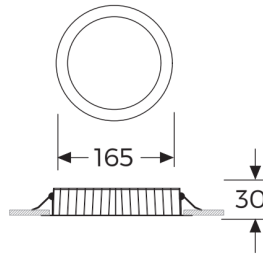

PAREA

GBP 5016DE AB40

Cutout: \varnothing 140

Unit: cd

— C0-C180 — C90-C270 — G5

Product Features and Key Data

Applications :	Supermarket, office building, school, retail area, residence
Luminaire Type :	LED Downlights
Mounting Method :	Recessed
Luminaire Optic :	Opal diffuser
Connected Load :	16W
Colour Temperature :	4000K
Rated Luminous Flux :	1600 lm
Luminous Efficiency :	100 lm/W
Power Factor :	> 0,966
CRI Value :	> 80
UGR :	< 21 (ENI24664-1)
Photo Biological Class :	Group 0 - No risk
Luminaire Colour :	Ral 9016 Traffic white
Luminaire Body :	Aluminium injection cast body. Electrostatic powder coating
Electrical version :	With electronic transformer, switchable.
Connection method :	Terminal
Mains frequency :	50/60 Hz
Mains voltage :	220 - 240 V
Led Service (25°) :	L80 = 50.000 h
Driver (220 - 240V) :	Tridonic, Osram or Gecem
Ceiling Type :	AB - Gypsum Ceiling TB - Modular Ceiling KB - Clip-in Ceiling
Ingress Protection (IP) rating :	IP44
Protection class :	I
Impact resistance (IK) :	IK04
Hot wire resistance :	650 °C
Ambient temperature :	- 20 - 35 °C
Options :	1 - 3 Hours Emergency Kit, Dali Dimmible
Accessories :	