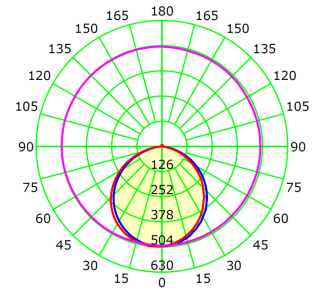

PAREA

GBP 5016DE AB40

Cutout: \varnothing 140

Unit: cd

— C0-C180 — C90-C270 — G5

Product Features and Key Data

Applications :	Supermarket, office building, school, retail area, residence
Luminaire Type :	LED Downlights
Mounting Method :	Recessed
Luminaire Optic :	Opal diffuser
Connected Load :	16W
Colour Temperature :	4000K
Rated Luminous Flux :	1600 lm
Luminous Efficiency :	100 lm/W
Power Factor :	> 0,966
CRI Value :	> 80
UGR :	< 21 (ENI24664-1)
Photo Biological Class :	Group 0 - No risk
Luminaire Colour :	Ral 9016 Traffic white
Luminaire Body :	Aluminium injection cast body. Electrostatic powder coating
Electrical version :	With electronic transformer, switchable.
Connection method :	Terminal
Mains frequency :	50/60 Hz
Mains voltage :	220 - 240 V
Led Service (25°) :	L80 = 50.000 h
Driver (220 - 240V) :	Tridonic, Osram or Gecem
Ceiling Type :	AB - Gypsum Ceiling TB - Modular Ceiling KB - Clip-in Ceiling
Ingress Protection (IP) rating :	IP44
Protection class :	I
Impact resistance (IK) :	IK04
Hot wire resistance :	650 °C
Ambient temperature :	- 20 - 35 °C
Options :	1 - 3 Hours Emergency Kit, Dali Dimmible
Accessories :	